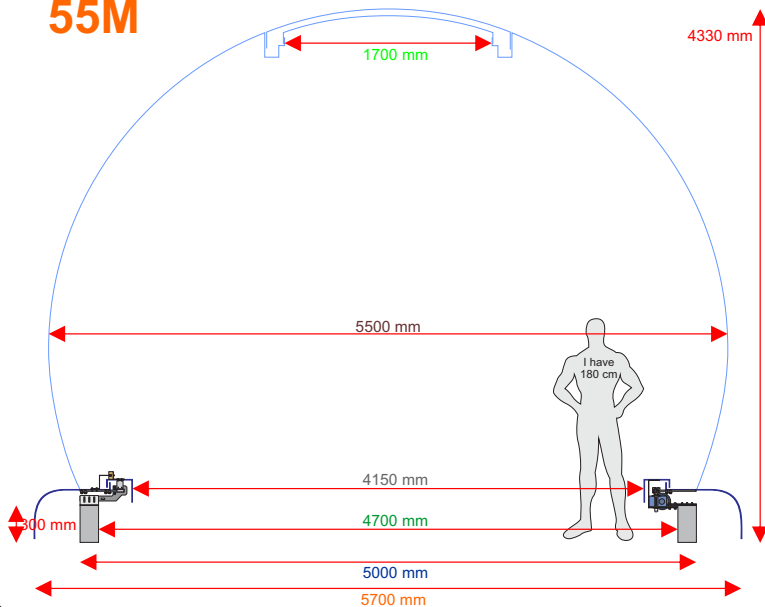

55M

4M

3M

2M

- Shutter width
- Dome diameter
- Base Ring outside diameter
- Base Ring inner diameter
- Inner Shield diameter
- Outer Shield diameter
- Dome height