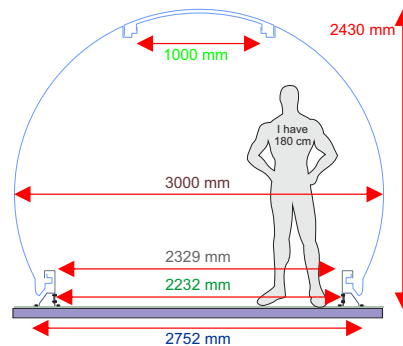

55M

4M

3M

2M

- Shutter width
- Dome diameter
- Base Ring outside diameter
- Base Ring inner diameter
- Inner Shield diameter
- Outer Shield diameter
- Dome height