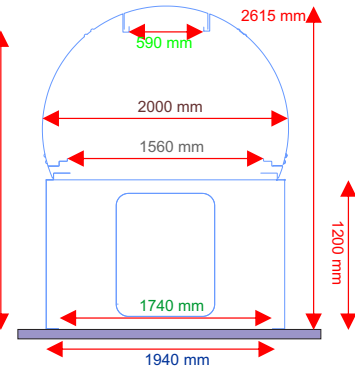

55M

4M

3M

2M

- Shutter width
- Dome diameter
- Base Ring outside diameter
- Base Ring inner diameter
- Inner Shield diameter
- Outer Shield diameter
- Dome height