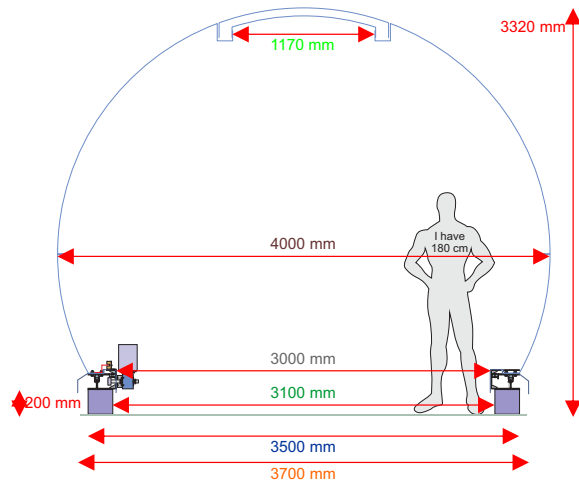

55M

4M

3M

2M

- Shutter width
- Dome diameter
- Base Ring outside diameter
- Base Ring inner diameter
- Inner Shield diameter
- Outer Shield diameter
- Dome height